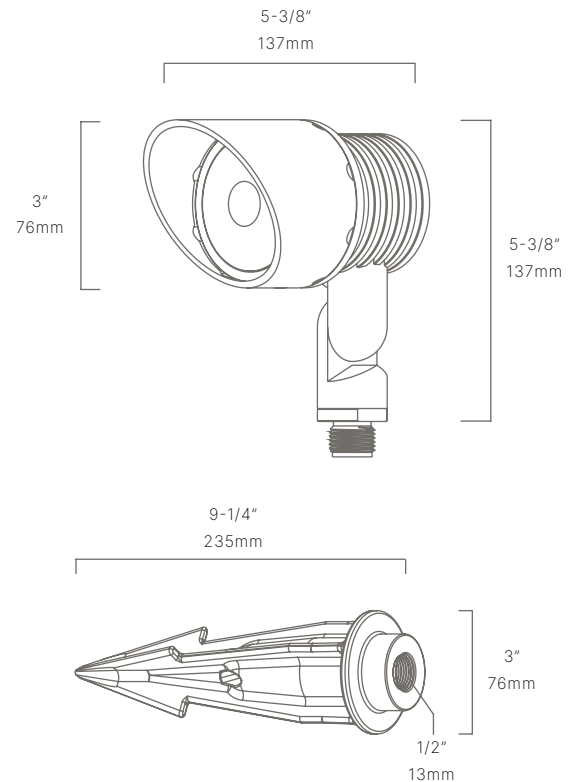

MADE IN USA
WITH DOMESTIC & IMPORTED MATERIALS